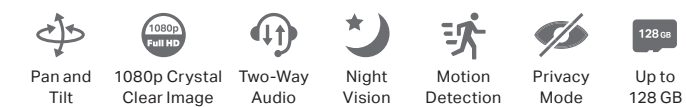

Not only will the camera send notifications to you when motion is detected, it'll also trigger lights and sounds as an alarm.

▶ Advanced night vision helps guard you while you sleep

Don't wake up your little ones when you crack open their doors to check on them. Watch over them from your phone with 30 ft of night vision. You'll have peace of mind, and they'll have a good night's sleep.

Smart Cameras

Tapo C200

Pan/Tilt Home Security Wi-Fi Camera

- **Pan and Tilt** - 360° horizontal and 114° vertical range
- **High Definition Video** - Records every image in crystal-clear 1080p definition
- **Advanced Night Vision** - Provides a visual distance of up to 30 ft
- **Motion Detection and Notifications** - Notifies you when the camera detects movement
- **Sound and Light Alarm** - Trigger light and sound effects to frighten away unwanted visitors
- **2-Way Audio** - Enables communication through a built-in microphone and speaker
- **Safe Storage** - Locally stores up to 128 GB on a microSD card, equal to 384 hours (16 days) of footage*
- **Free Up Your Hands with Voice Control** - Works with Google Assistant and Amazon Alexa
- **Easy Setup and Management** - Manage everything with Tapo app