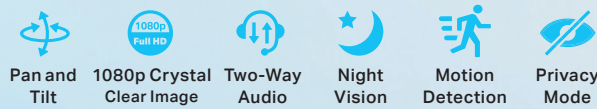

Tapo C200
Tapo C100

Smart Plugs

Tapo P105
Tapo P100

Smart Light Bulbs

L510E/B
L530E/B

Smart. Secure. Easy.

See what matters most. Pan/Tilt Home Security Wi-Fi Camera

Tapo C200

Smart. Secure. Easy.

Stay Safe. Whenever. Wherever. Home Security Wi-Fi Camera

Tapo C100

▶ Detects motion and sends you alerts right away

Receive a notification whenever your camera detects motion and see a video clip to check everything. Also, you can personalize your own experiences by setting motion detection zones to only capture what happens in the areas of your choice.