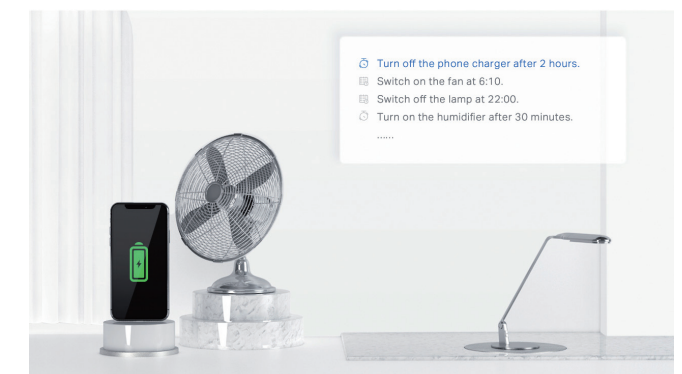

The Superior Smart Partner for Small Appliances

Mini Smart Wi-Fi Socket P100

works with the Google Assistant | works with amazon alexa

- Remote Control
- Schedule & Timer
- Voice Control
- Compact Design
- Away Mode
- Family Share
- Multiple Safety Guarantees
- Easy Setup

▶ Remote Control from Anywhere

Instantly turn connected devices on/off wherever you are via the Tapo app, eliminating potential safety hazards.

▶ Live Smarter at Anytime

With the Schedule and Timer features, set up an automated routine and countdown plans for your appliances. Every connected electronic will work at your preset times, making your life smart, convenient, and energy-saving.