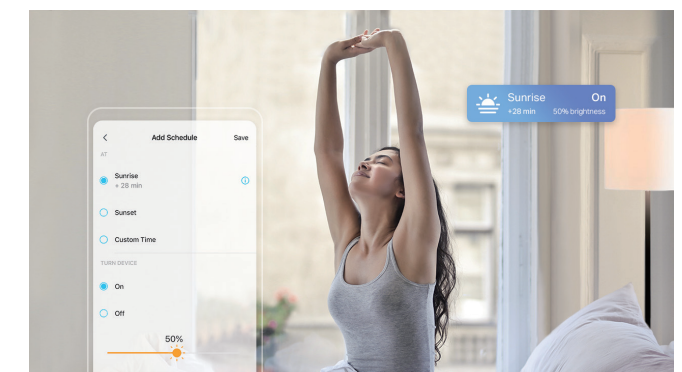

Tapo P100

Mini Smart Wi-Fi Socket

- **Remote Control from Anywhere** - Instantly turn connected devices on/off wherever you are via the Tapo app
- **Live Smarter at Anytime** - Schedule and Timer features support you to create weekly schedules
- **Free Up Your Hands with Voice Control** - Works with Google Assistant and Amazon Alexa
- **A Deterrent for Your Home** - Turn on Away Mode to simulate someone being at home
- **Share to Families** - Not limited to single control
- **Multiple Safety Guarantees** - Greatly ensure safety
- **Easy Setup** - Bluetooth onboarding helps you set up within minutes

Dimmable

Adjust with Ease
Manage the lighting at your fingertips to create the perfect atmosphere in your home at anytime.

Schedule Your Life

Create a regular schedule to turn on/off the light with the brightness you set. Also, sunrise and sunset modes allow the light to activate automatically according to your time zones.

Voice Control

Works with Amazon Alexa and Google Assistant to free up your hands. "Hi, Alexa, turn on the light" or "Hey, Google, dim my bedroom lights".

Remote Control

The whole room is dark when you get off from work at night, then you need to fumble around to find the light switch. With L510E and the Tapo app, you just need to take your smart phone out from pocket and open Tapo app, then everything is on.