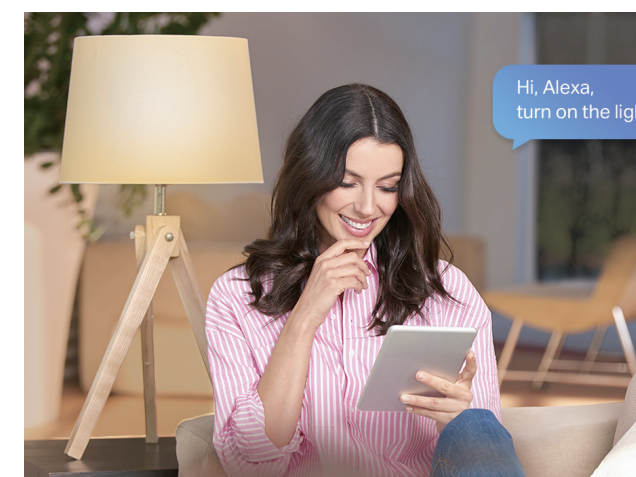

Dimmable

Adjust with Ease
Manage the lighting at your fingertips to create the perfect atmosphere in your home at anytime.

Schedule Your Life

Create a regular schedule to turn on/off the light with the brightness you set. Also, sunrise and sunset modes allow the light to activate automatically according to your time zones.

Voice Control

Works with Amazon Alexa and Google Assistant to free up your hands. "Hi, Alexa, turn on the light" or "Hey, Google, dim my bedroom lights".

Remote Control

The whole room is dark when you get off from work at night, then you need to fumble around to find the light switch. With L510E and the Tapo app, you just need to take your smart phone out from pocket and open Tapo app, then everything is on.