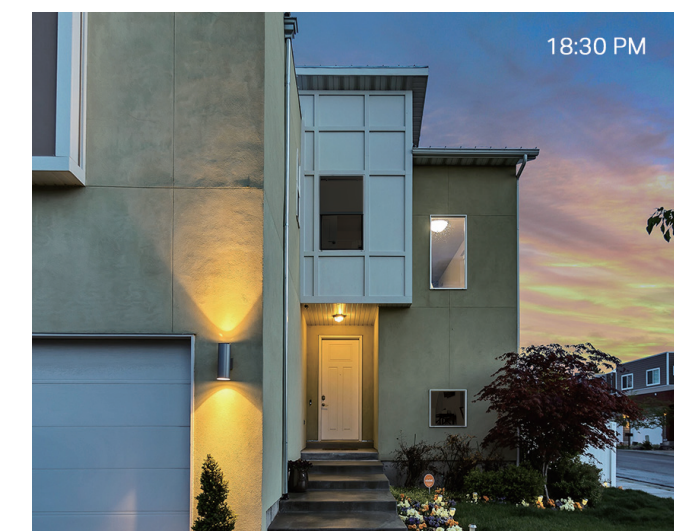

Away Mode, a feature that intelligently simulates someone being home by turning the plugged in device (like a lamp) on and off, makes it appear that someone is home when you're on long trips to keep away people with ill intent.