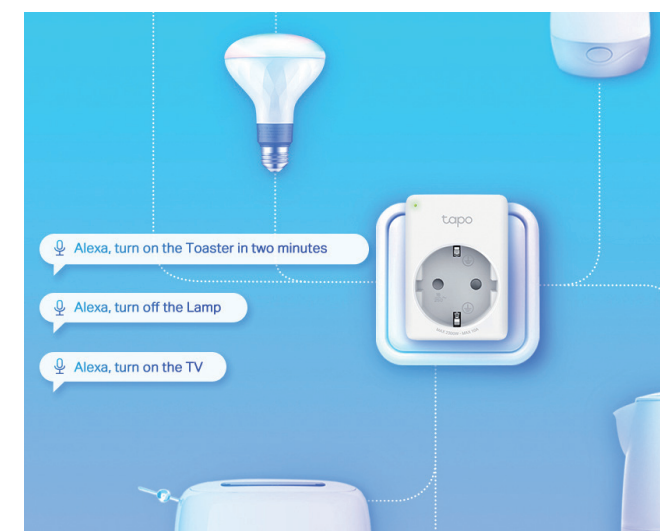

▶ Free Up Your Hands with Voice Control

Works with Amazon Alexa and Google Assistant to free up your hands. Control everything with just your voice to start your enjoyable life.