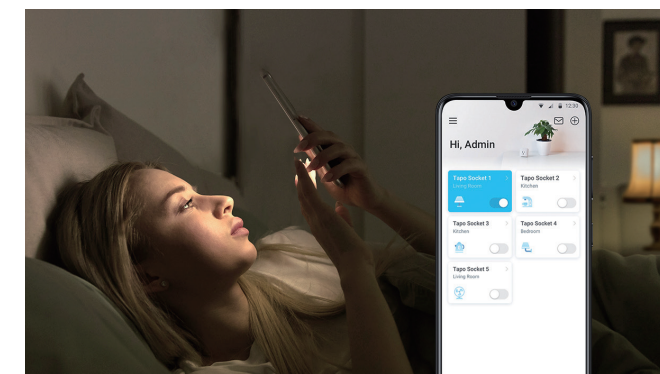

The Superior Smart Partner for Small Appliances

Mini Smart Wi-Fi Socket P100

works with the Google Assistant | works with amazon alexa

- Remote Control
- Schedule & Timer
- Voice Control
- Compact Design
- Away Mode
- Family Share
- Multiple Safety Guarantees
- Easy Setup

▶ Remote Control from Anywhere

Instantly turn connected devices on/off wherever you are via the Tapo app, eliminating potential safety hazards.

▶ Live Smarter at Anytime

With the Schedule and Timer features, set up an automated routine and countdown plans for your appliances. Every connected electronic will work at your preset times, making your life smart, convenient, and energy-saving.

Away Mode, a feature that intelligently simulates someone being home by turning the plugged in device (like a lamp) on and off, makes it appear that someone is home when you're on long trips to keep away people with ill intent.