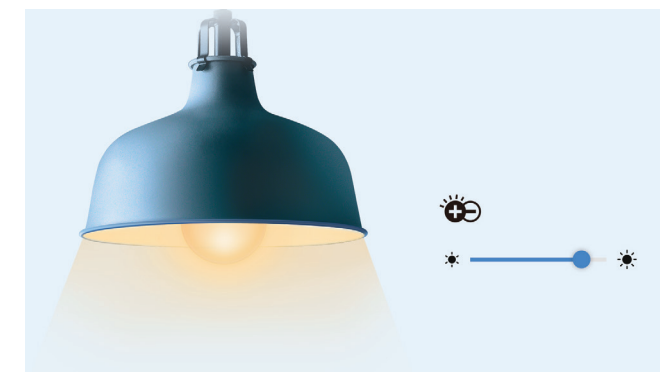

Dimmable

Adjust with Ease
Manage the lighting at your fingertips to create the perfect atmosphere in your home at anytime.