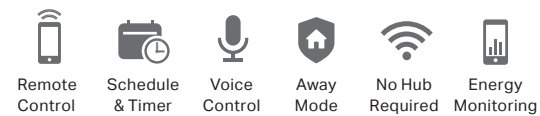

*The function will be realized in the following edition.

Smart Light Bulbs

L510E

Smart Wi-Fi Light Bulb, Dimmable

- **Adjust with Ease** - Manage the lighting at your fingertips to create the perfect atmosphere in your home
- **Preset for Convenience** - Found your favorite lighting for watching movies? Save it as a setting you can simply select for future movie nights
- **Set Your Times** - Create a regular schedule to turn on/off with the brightness you set
- **Sunrise and Sunset Modes** - Automatically activate your light according to your time zone
- **Free Up Your Hands with Voice Control** - Works with Google Assistant and Amazon Alexa
- **Remote Control from Anywhere** - Instantly turn connected devices on/off wherever you are via the Tapo app
- **A Deterrent for Your Home** - Turn on Away Mode to simulate someone being at home
- **Measure Your Energy Consumption** - Keep an eye on your energy usage with energy monitoring

L530E

Smart Wi-Fi Light Bulb, Multicolor

- **Color Changes Life** - Enjoy the vivid and brightly-colored light
- **Set Your Times** - Create a regular schedule to turn on/off with the brightness you set
- **Sunrise and Sunset Modes** - Automatically activate your light according to your time zone
- **Free Up Your Hands with Voice Control** - Works with Google Assistant and Amazon Alexa
- **Remote Control from Anywhere** - Instantly turn connected devices on/off wherever you are via the Tapo app
- **A Deterrent for Your Home** - Turn on Away Mode to simulate someone being at home
- **Measure Your Energy Consumption** - Keep an eye on your energy usage with energy monitoring