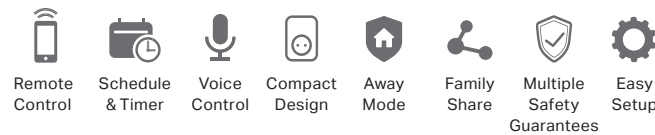

Smart Plugs

Tapo P105

Mini Smart Wi-Fi Plug

- **Compact Design** - Mini-sized to avoid blocking adjacent sockets
- **Remote Control from Anywhere** - Instantly turn connected devices on/off wherever you are via the Tapo app
- **Live Smarter at Anytime** - Schedule and Timer features support you to create weekly schedules
- **Free Up Your Hands with Voice Control** - Works with Google Assistant and Amazon Alexa
- **A Deterrent for Your Home** - Turn on Away Mode to simulate someone being at home
- **Share to Families** - Not limited to single control
- **Multiple Safety Guarantees** - Greatly ensure safety
- **Easy Setup** - Bluetooth onboarding helps you set up within minutes

Tapo P100

Mini Smart Wi-Fi Socket

- **Remote Control from Anywhere** - Instantly turn connected devices on/off wherever you are via the Tapo app
- **Live Smarter at Anytime** - Schedule and Timer features support you to create weekly schedules
- **Free Up Your Hands with Voice Control** - Works with Google Assistant and Amazon Alexa
- **A Deterrent for Your Home** - Turn on Away Mode to simulate someone being at home
- **Share to Families** - Not limited to single control
- **Multiple Safety Guarantees** - Greatly ensure safety
- **Easy Setup** - Bluetooth onboarding helps you set up within minutes