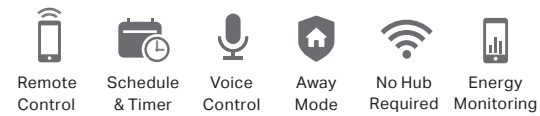

*The function will be realized in the following edition.

Smart Light Bulbs

L510E

Smart Wi-Fi Light Bulb, Dimmable

- **Adjust with Ease** - Manage the lighting at your fingertips to create the perfect atmosphere in your home
- **Preset for Convenience** - Found your favorite lighting for watching movies? Save it as a setting you can simply select for future movie nights
- **Set Your Times** - Create a regular schedule to turn on/off with the brightness you set
- **Sunrise and Sunset Modes** - Automatically activate your light according to your time zone
- **Free Up Your Hands with Voice Control** - Works with Google Assistant and Amazon Alexa
- **Remote Control from Anywhere** - Instantly turn connected devices on/off wherever you are via the Tapo app
- **A Deterrent for Your Home** - Turn on Away Mode to simulate someone being at home
- **Measure Your Energy Consumption** - Keep an eye on your energy usage with energy monitoring

L530E

Smart Wi-Fi Light Bulb, Multicolor

- **Color Changes Life** - Enjoy the vivid and brightly-colored light
- **Set Your Times** - Create a regular schedule to turn on/off with the brightness you set
- **Sunrise and Sunset Modes** - Automatically activate your light according to your time zone
- **Free Up Your Hands with Voice Control** - Works with Google Assistant and Amazon Alexa
- **Remote Control from Anywhere** - Instantly turn connected devices on/off wherever you are via the Tapo app
- **A Deterrent for Your Home** - Turn on Away Mode to simulate someone being at home
- **Measure Your Energy Consumption** - Keep an eye on your energy usage with energy monitoring