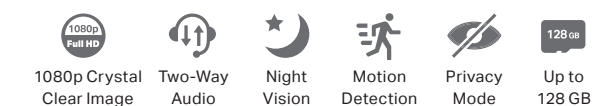

Smart Cameras

Tapo C200

Pan/Tilt Home Security Wi-Fi Camera

- **Pan and Tilt** - 360° horizontal and 114° vertical range
- **High Definition Video** - Records every image in crystal-clear 1080p definition
- **Advanced Night Vision** - Provides a visual distance of up to 30 ft
- **Motion Detection and Notifications** - Notifies you when the camera detects movement
- **Sound and Light Alarm** - Trigger light and sound effects to frighten away unwanted visitors
- **2-Way Audio** - Enables communication through a built-in microphone and speaker
- **Safe Storage** - Locally stores up to 128 GB on a microSD card, equal to 384 hours (16 days) of footage*
- **Free Up Your Hands with Voice Control** - Works with Google Assistant and Amazon Alexa
- **Easy Setup and Management** - Manage everything with Tapo app

Tapo C100

Home Security Wi-Fi Camera

- **High Definition Video** - Records every image in crystal-clear 1080p definition
- **Advanced Night Vision** - Provides a visual distance of up to 30 ft
- **Motion Detection and Notifications** - Notifies you when the camera detects movement
- **Sound and Light Alarm** - Trigger light and sound effects to frighten away unwanted visitors
- **2-Way Audio** - Enables communication through a built-in microphone and speaker
- **Safe Storage** - Locally stores up to 128 GB on a microSD card, equal to 384 hours (16 days) of footage*
- **Free Up Your Hands with Voice Control** - Works with Google Assistant and Amazon Alexa
- **Easy Setup and Management** - Manage everything with Tapo app

▶ Privacy mode and safe local storage ensure your privacy

Insert a microSD card that stores up to 128 GB, equal to 384 hours (16 days) of footage*. This allows you to not only cut down on your personal or business expenses like monthly fees for cloud storage but also feel secure that your video is stored at a high-rate speed on a local card accessible only by the device administrator.